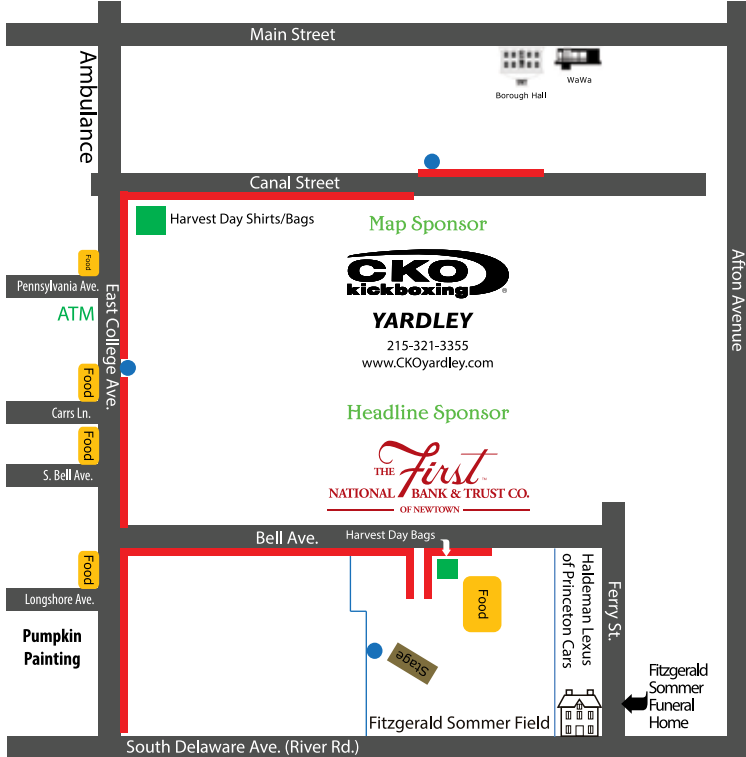

Ambulance

Afton Avenue

- Exhibitors
- Bathrooms
- Harvest Day Bags
- Food Vendors
- Entertainment Stage

GET TO KNOW GEORGE SCHOOL

ADMISSION OPEN HOUSE: SUNDAY, OCTOBER 29, 2017, 1:30 P.M.

A Quaker co-ed boarding and day school offering grades 9-12 located in Newtown, PA