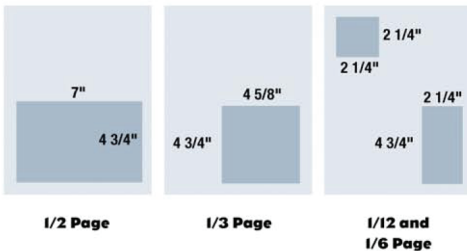

# AAA WORLD

Advertising space would be in the Full Run of AAA World - reaching 2,115,000 circulation in Virginia, DC, Maryland, Delaware, New Jersey and Eastern Pennsylvania. Each advertiser would receive their own reader service.

### — DEADLINES —

ISSUE	SPACE	MATERIAL	MAIL
Sep/Oct	Jul 9	Jul 23	Aug 23-26
Nov/Dec	Sep 10	Sep 24	Oct 22-26
Jan/Feb	Nov 12	Nov 26	Dec 26-30
Mar/Apr	Jan 8	Jan 22	Feb 22-25

SIZE	DIMENSIONS	COST
1/12 PAGE	2 1/4" W X 2 1/4" H	\$1765
1/6 PAGE	2 1/4" W X 4 3/4" H	\$2942
1/3 PAGE SQUARE	4 5/8" W X 4 3/4" H	\$3530
1/2 PAGE	7" W X 4 3/4" H	\$4706